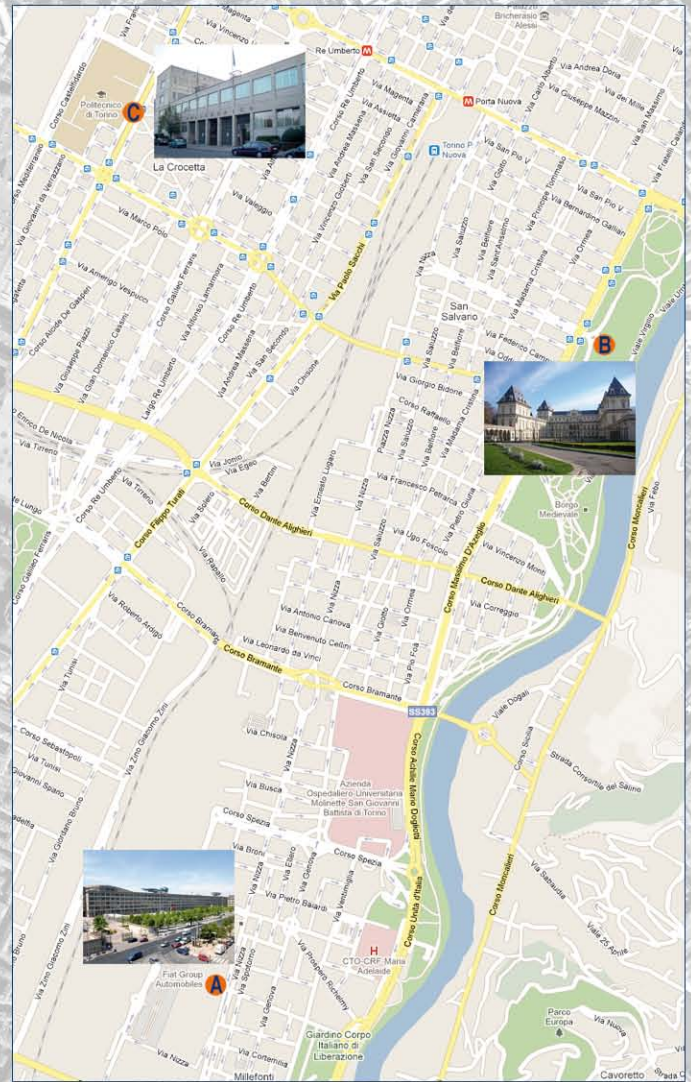

POLITECNICO
DI TORINO

Dipartimento Casa-città

HOW TO REACH TURIN FROM AIRPORT

MALPENSA, MILAN - PORTA NUOVA, TURIN

Company: Bus SADEM (www.sadem.it)

Start: just out of the airport

Frequency: every 60 min

Time required: 120 min

Cost: 18.00 € (with luggages)

CASELLE, TURIN - PORTA NUOVA, TURIN

Company: Bus SADEM (www.sadem.it)

Start: just out of the airport

Frequency: every 30 min

Time required: 45 min

Cost: 5.50 € (with luggages)

TO MOVE IN CITY WITH BUS

Company: GTT (www.gtt.it)

Cost: 1.00 € (ticket valid for 70 min)

Buy: newsstands, parking meter in blue zone, underground stations

MEETING LOCATIONS

A April 18th, at 2.00 pm
Lingotto
via Nizza, 230
10126 - Turin

B April 19th, at 9.00 am
Valentino Castle, School of Architecture
viale Mattioli, 29
10125 - Turin

C April 20th, at 9.00 am
Politecnico, Main Campus
corso Duca degli Abruzzi, 24
10129 - Turin

INFORMATIONS