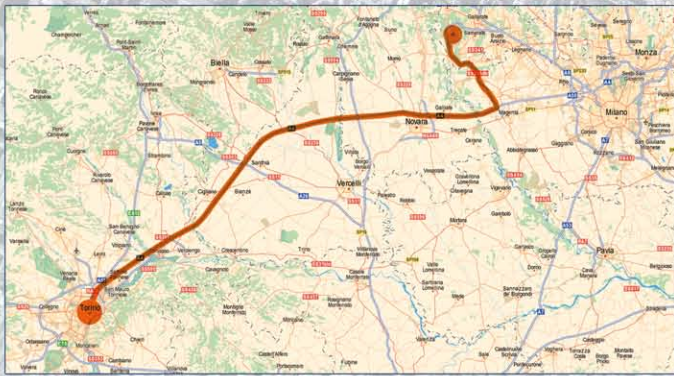

POLITECNICO
DI TORINO

Dipartimento Casa-città

HOW TO REACH TURIN FROM AIRPORT

MALPENSA, MILAN - PORTA NUOVA, TURIN

Company: Bus SADEM (www.sadem.it)

Start: just out of the airport

Frequency: every 60 min

Time required: 120 min