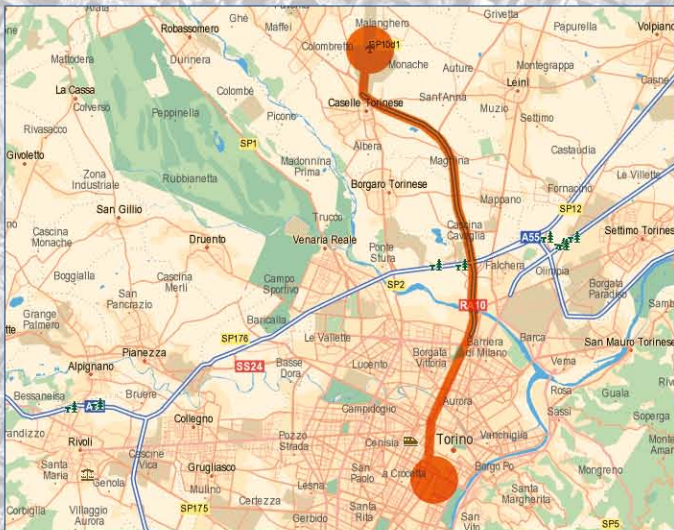

POLITECNICO
DI TORINO

Dipartimento Casa-città

HOW TO REACH TURIN FROM AIRPORT

MALPENSA, MILAN - PORTA NUOVA, TURIN

Company: Bus SADEM (www.sadem.it)

Start: just out of the airport

Frequency: every 60 min

Time required: 120 min

Cost: 18.00 € (with luggages)

CASELLE, TURIN - PORTA NUOVA, TURIN

Company: Bus SADEM (www.sadem.it)

Start: just out of the airport

Frequency: every 30 min

Time required: 45 min

Cost: 5.50 € (with luggages)

TO MOVE IN CITY WITH BUS